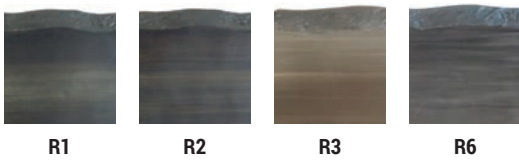

*AVAILABLE ONLY WITHOUT UMBRELLA HOLE

ALTRA TABLES & FIREPITS

Firepits

W - 49" D - 49" H - 22.5"

W - 36" D - 52" H - 22.5"

Available Tops & Finish Techniques

*SEE ALL OPTIONS STARTING ON PAGE 196

Live Edge

Woodgrain

Ceramic

Finish Techniques

PARTNERSHIPS

CONTEMPORARY

TRADITIONAL

TRANSITIONAL

TABLES & TOPS

ACCESSORIES

FABRICS & FINISHES

ORDERING TOOLS