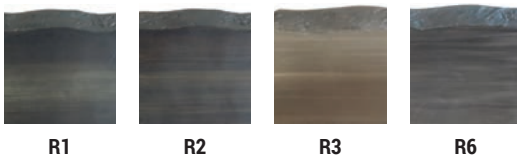

ARCHES TABLES

*AVAILABLE ONLY WITHOUT UMBRELLA HOLE

Dining & Occasional

RECTANGULAR DINING TABLE
KRDK108 READY TO ASSEMBLE

W - 54" D - 108" H - 28.5"

W - 44" D - 86" H - 28.5"

W - 56" D - 56" H - 28.5"

W - 34" D - 50" H - 19"

W - 26" D - 26" H - 20"

W - 22" D - 22" H - 22"

Available Tops & Finish Techniques

*SEE ALL OPTIONS STARTING ON PAGE 196

Live Edge

Woodgrain

Ceramic

Finish Techniques